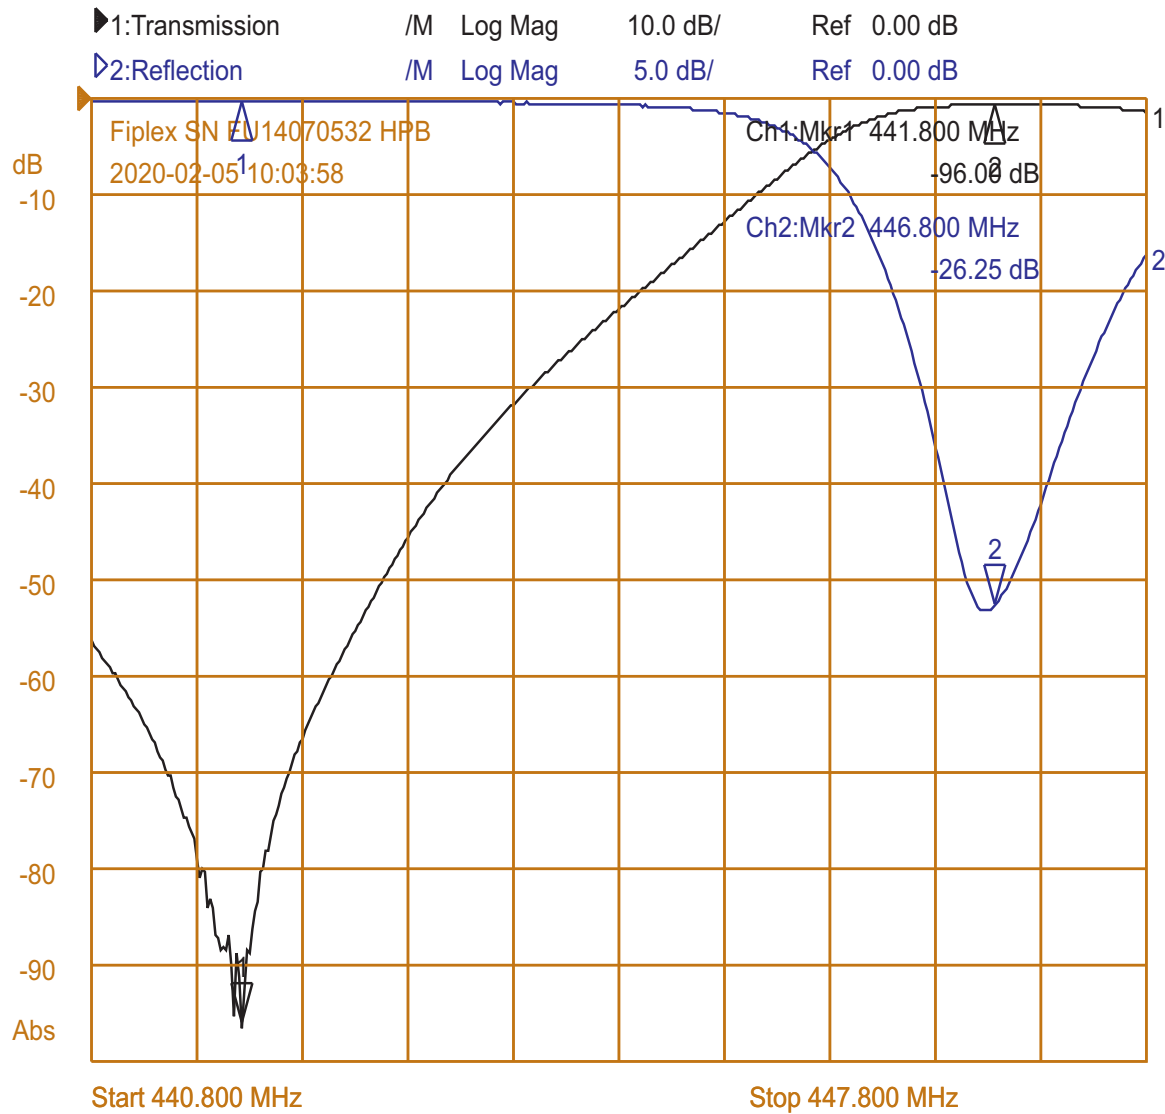

Fiplex DVN4522L UHF Duplexer

S/N: FU14070532

High Pass Branch Return Loss/SWR After Tuning

1:Mkr (MHz) dB	2:Mkr (MHz) dB
1> 441.80 -96.00	1: 441.80 -0.15
2: 446.80 -0.66	2> 446.80 -26.25
Isolation: 96.00 dB Insertion Loss: 0.66 dB	Return Loss: 26.25 dB VSWR: 1.102:1 Match Efficiency: 99.763%

Fiplex DVN4522L UHF Duplexer

S/N: FU14070532

Low Pass Branch Return Loss/SWR After Tuning

1:Mkr (MHz) dB	2:Mkr (MHz) dB
1: 441.80 -0.79	1> 441.80 -23.46
2> 446.80 -88.49	2: 446.80 -0.19
Isolation: 88.49 dB Insertion Loss: 0.79 dB	Return Loss: 23.46 dB VSWR: 1.144:1 Match Efficiency: 99.549%