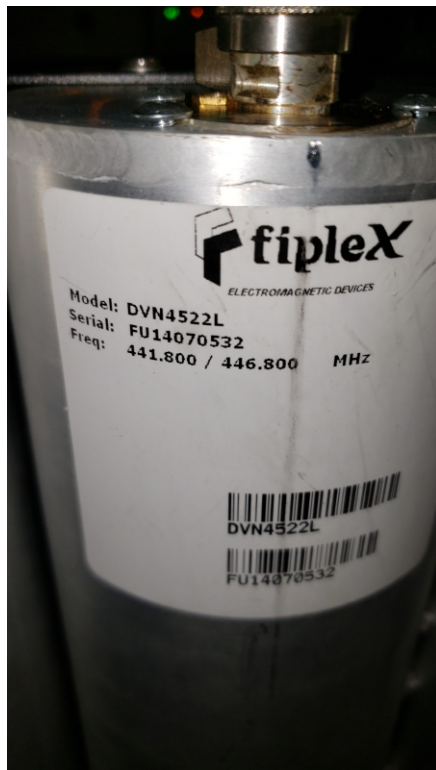

Fiplex DVN4522L UHF Duplexer
S/N: FU14070532
Service/Reference Photos

Services by DuplexerRepair
(334) 444-6796 www.DuplexerRepair.com
(A Service of Alabama Broadcast Services, LLC)