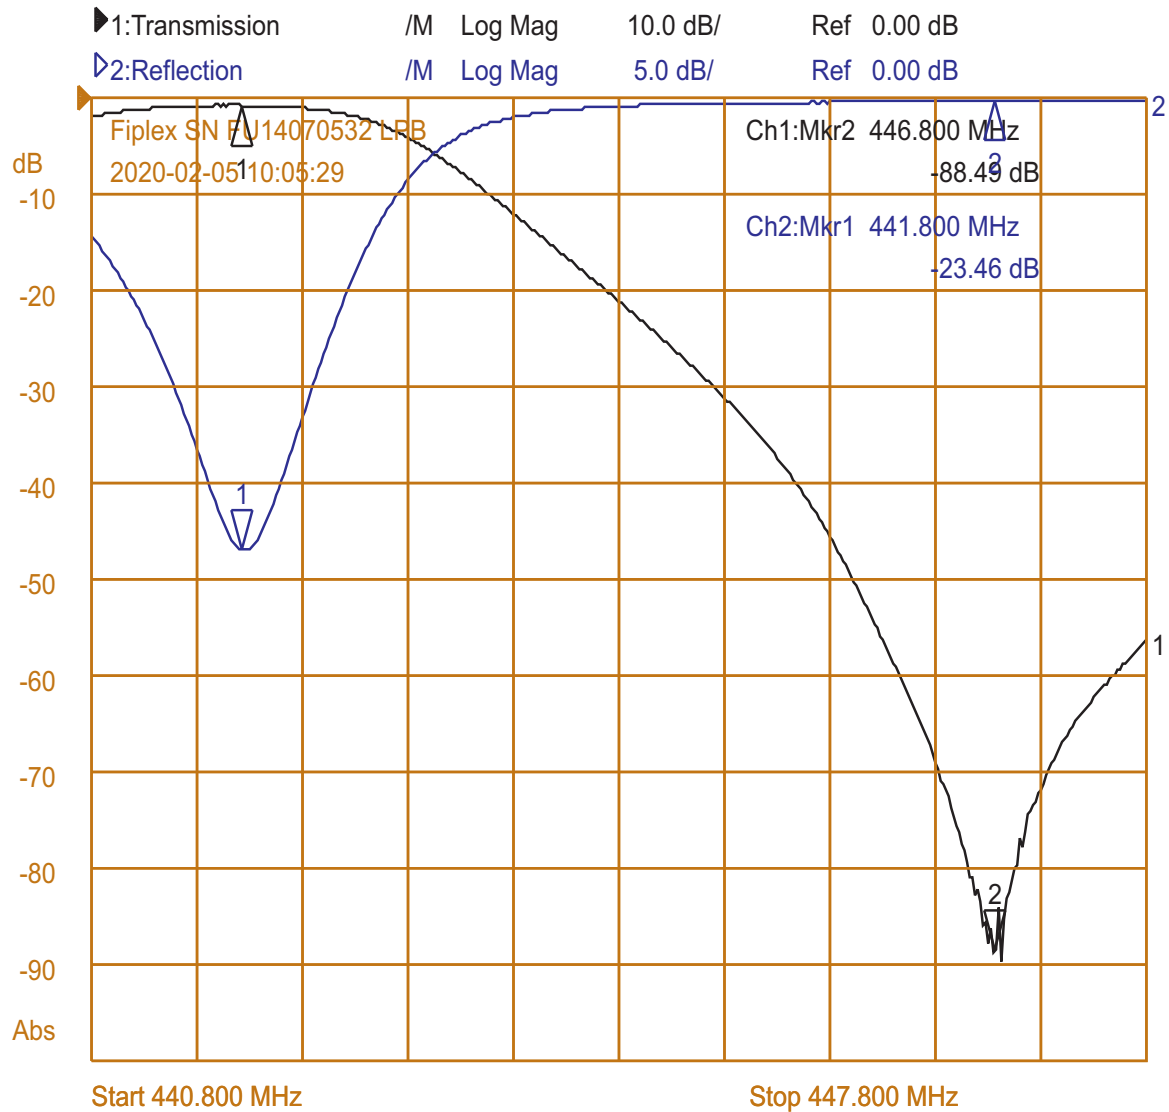

Fiplex DVN4522L UHF Duplexer

S/N: FU14070532

High Pass Branch Return Loss/SWR After Tuning

1:Mkr (MHz) dB	2:Mkr (MHz) dB
1> 441.80 -96.00	1: 441.80 -0.15
2: 446.80 -0.66	2> 446.80 -26.25
Isolation: 96.00 dB Insertion Loss: 0.66 dB	Return Loss: 26.25 dB VSWR: 1.102:1 Match Efficiency: 99.763%

Fiplex DVN4522L UHF Duplexer

S/N: FU14070532

Low Pass Branch Return Loss/SWR After Tuning

1:Mkr (MHz) dB	2:Mkr (MHz) dB
1: 441.80 -0.79	1> 441.80 -23.46
2> 446.80 -88.49	2: 446.80 -0.19
Isolation: 88.49 dB Insertion Loss: 0.79 dB	Return Loss: 23.46 dB VSWR: 1.144:1 Match Efficiency: 99.549%